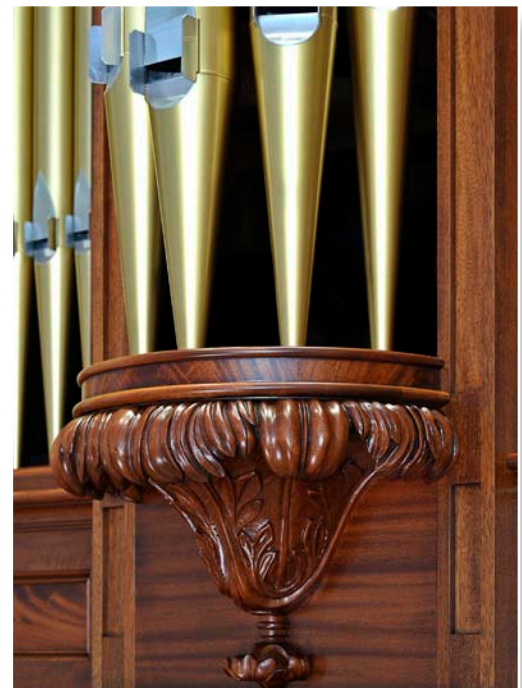

- **OUR VISUAL DESIGNS** sensitively complement the surroundings of the instrument while our consoles give the musician ergonomic, intuitive access to the organ's resources. Visual elements contribute richly to the liturgical experience in a room by engaging in architectural dialogue with other aesthetic themes present. Consoles offer clean, elegant workspaces that encourage clean, elegant playing. Organists find convenient and comprehensive control over the organ with generous registrational assists, yet the consoles are never cluttered or claustrophobic.